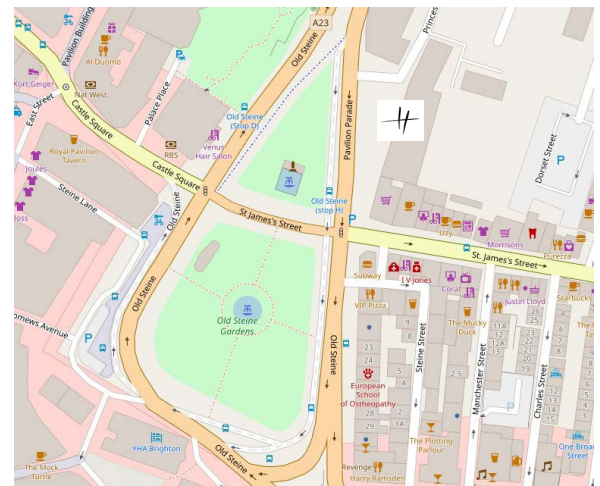

BRIGHTON OFFICE

Walk From Brighton Station:

Walk straight ahead out of the main station entrance, down Queen Street
 Turn left into Church Street and walk to the end and cross the road
 Turn right onto Old Steine

By Car: The Old Steine is located on the A23

By Bus:

No 7 - get off at The Old Steine, just by the Pavilion
 No 1 & 1a - get off at the Law Courts
 No 5, 25 & 49 - get off on Grand Parade

Parking:

There is an NCP car park on Church Street
 Metered bay parking is available on William Street which finishes at 6pm and starts again at 9am
 Metered parking is available on Kingswood Street, same times as above.
 There is a small open car park on Kingswood Street, with metered parking.
 After 7pm you can park on single yellow lines